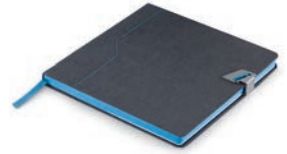

BMW i NOTEBOOK
Cardboard, canvas, metal slider
Grey/Blue
Format: 17.5 x 17.5 cm
80 24 2411527